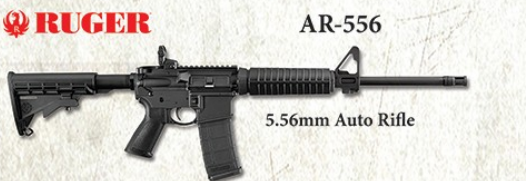

 Q1000 Propane Grill Package

Husqvarna

 16" 38cc Chainsaw

Oklahoma Ducks Unlimited

\$1,500 - Mallard Table

Reserved Seating and Memberships for 8
1 Bronze Sponsorship
1 - Item from the Banner Below

Play & Stay 2 Night Vacation for 6 People
Spring, Fall or Winter Resort Cabin Package on MN's Leech Lake w/ one day boat or ice shelter rental.