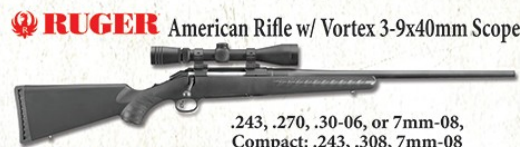

 Q1000 Propane Grill Package

Husqvarna

 16" 38cc Chainsaw

Oklahoma Ducks Unlimited

\$1,500 - Mallard Table

Reserved Seating and Memberships for 8
1 Bronze Sponsorship
1 - Item from the Banner Below

Play & Stay 2 Night Vacation for 6 People
Spring, Fall or Winter Resort Cabin Package on MN's Leech Lake w/ one day boat or ice shelter rental.