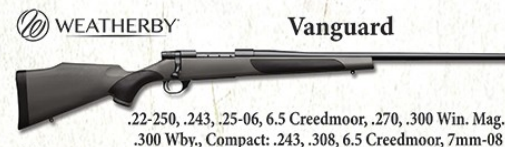

 Q1000 Propane Grill Package

Husqvarna

 16" 38cc Chainsaw

Oklahoma Ducks Unlimited

\$1,500 - Mallard Table

Reserved Seating and Memberships for 8
1 Bronze Sponsorship
1 - Item from the Banner Below

Play & Stay 2 Night Vacation for 6 People
Spring, Fall or Winter Resort Cabin Package on MN's Leech Lake w/ one day boat or ice shelter rental.