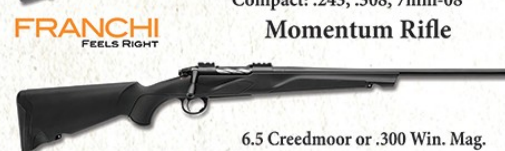

 Q1000 Propane Grill Package

Husqvarna

 16" 38cc Chainsaw

Oklahoma Ducks Unlimited

\$1,500 - Mallard Table

Reserved Seating and Memberships for 8
1 Bronze Sponsorship
1 - Item from the Banner Below

Play & Stay 2 Night Vacation for 6 People
Spring, Fall or Winter Resort Cabin Package on MN's Leech Lake w/ one day boat or ice shelter rental.