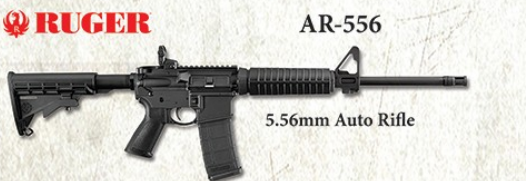

 Q1000 Propane Grill Package

Husqvarna 16" 38cc Chainsaw

 16" 38cc Chainsaw

Oklahoma Ducks Unlimited

\$1,500 - Mallard Table

Reserved Seating and Memberships for 8
1 Bronze Sponsorship
1 - Item from the Banner Below