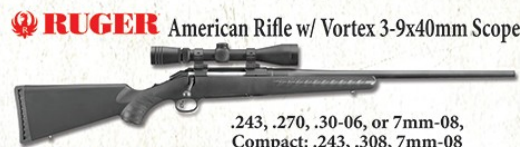

 Q1000 Propane Grill Package

Husqvarna 16" 38cc Chainsaw

 16" 38cc Chainsaw

Oklahoma Ducks Unlimited

\$1,500 - Mallard Table

Reserved Seating and Memberships for 8
1 Bronze Sponsorship
1 - Item from the Banner Below