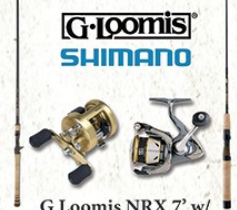

WINCHESTER
REPEATING ARMS

Super-X 4 Hybrid Hunter

12 Gauge 3.5" Auto

HENRY
Made in America, Or Not Made At All

Big Boy

.357 Mag., .44 Mag., or 45 Colt

WEATHERBY

18i Waterfowl

12 Gauge 3.5" Auto

RUGER

AR-556 w/ Vortex Red Dot

5.56mm Auto Rifle

BERETTA

A300 Camo

12 Gauge 3" Auto

AMERICAN FACTORY

Omni Hybrid Maxx
w/ Night Vision Scope

5.56mm Auto Rifle with
ATN Pro 4k 3-14 Scope

G Loomis NRX 7' w/
Shimano Stella or
Shimano Calcutta

HUMMINBIRD

Helix 9 SI GPS

Crimson Carry II
.45 Auto

1911
.45 Auto

Super Redhawk
.44 Mag