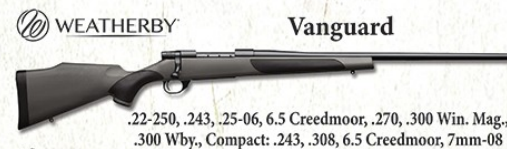

 Q1000 Propane Grill Package

Husqvarna 16" 38cc Chainsaw

 16" 38cc Chainsaw

Oklahoma Ducks Unlimited

\$1,500 - Mallard Table

Reserved Seating and Memberships for 8
1 Bronze Sponsorship
1 - Item from the Banner Below