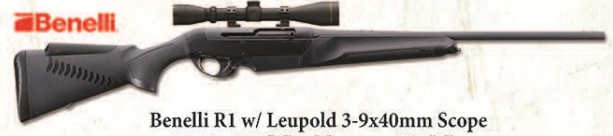

Benelli R1 w/ Leupold 3-9x40mm Scope
.30-06, .300 Win. Mag., or .338 Win.