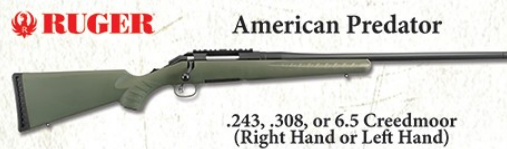

 Q1000 Propane Grill Package

Husqvarna 16" 38cc Chainsaw

 16" 38cc Chainsaw

Oklahoma Ducks Unlimited

\$1,500 - Mallard Table

Reserved Seating and Memberships for 8
1 Bronze Sponsorship
1 - Item from the Banner Below