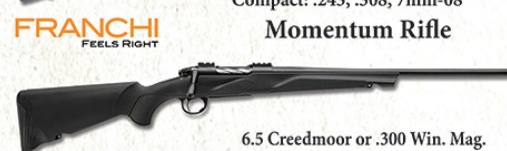

 Q1000 Propane Grill Package

Husqvarna 16" 38cc Chainsaw

 16" 38cc Chainsaw

Oklahoma Ducks Unlimited

\$1,500 - Mallard Table

Reserved Seating and Memberships for 8
1 Bronze Sponsorship
1 - Item from the Banner Below