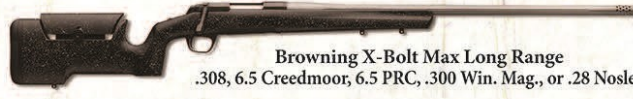

Browning X-Bolt Max Long Range
.308, 6.5 Creedmoor, 6.5 PRC, .300 Win. Mag., or .28 Nosler