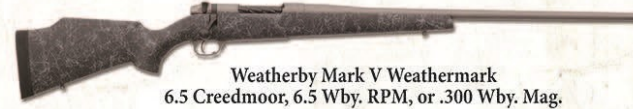

Oklahoma Ducks Unlimited $5,000 - Canvasback Table

Reserved Seating and Memberships for 8
1 Gold Sponsorship
1 - Item from the Banner Below
AND
1-Item from the Pintail Table

Benelli

BERETTA

BROWNING

Kimber

Remington

RUGER

**CHRISTENSEN
ARMS**

WEATHERBY