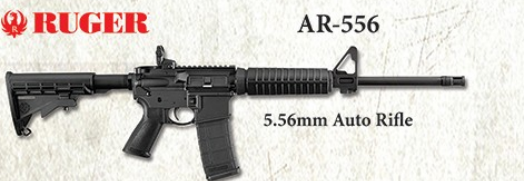

 Q1000 Propane Grill Package

Husqvarna 16" 38cc Chainsaw

 16" 38cc Chainsaw

Oklahoma Ducks Unlimited

\$1,500 - Mallard Table

Reserved Seating and Memberships for 8
1 Bronze Sponsorship
1 - Item from the Banner Below