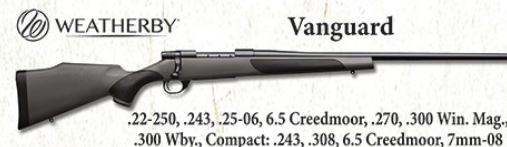

 Q1000 Propane Grill Package

Husqvarna 16" 38cc Chainsaw

 16" 38cc Chainsaw

Oklahoma Ducks Unlimited

\$1,500 - Mallard Table

Reserved Seating and Memberships for 8
1 Bronze Sponsorship
1 - Item from the Banner Below