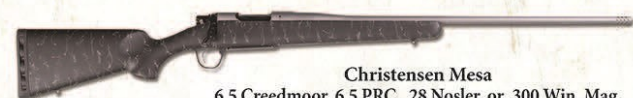

Christensen Mesa
6.5 Creedmoor, 6.5 PRC, .28 Nosler, or .300 Win. Mag.