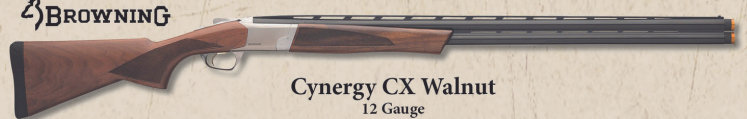

2022 OK DU TABLES

CANVASBACK \$5,000

RESERVED SEATING FOR 8, ONE (1) GOLD SPONSORSHIP AND CHOICE OF ONE (1) ITEM BELOW.

Super Black Eagle 3 - 20 Gauge Camo
Bottomland, Max5, or Optifade Timber

Mark V Weathermark
6.5 Creedmoor, 6.5 PRC, or 300 Wby Mag

Maxus II Camo
12 Gauge 3.5" Auto

Cynergy CX Walnut
12 Gauge

PINTAIL \$2,500

RESERVED SEATING FOR 8, ONE (1) SILVER SPONSORSHIP AND CHOICE OF ONE (1) ITEM BELOW.

Affinity 3.5 Black
12 Gauge 3.5" Auto

Micro 9
9mm

A300 Ultima
12 Gauge 3" Auto

M&P 15 Sport II w/ Vortex Red Dot
5.56mm

G43 Camo Custom Deadeye Coatings Edition
9mm Auto

American Bolt Rifle Camo
.308 Win

MALLARD \$1,500

RESERVED SEATING FOR 8, ONE (1) BRONZE SPONSORSHIP AND CHOICE OF ONE (1) ITEM BELOW.