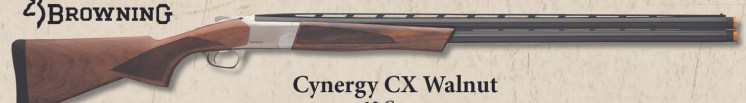

Mark V Weathermark
6.5 Creedmoor, 6.5 PRC, or 300 Wby Mag

SCAN THE QR CODE FOR MORE OPTIONS

BROWNING

Maxus II Camo
12 Gauge 3.5" Auto

BROWNING

Cynergy CX Walnut
12 Gauge

PINTAIL \$2,500

RESERVED SEATING FOR 8, ONE (1) SILVER SPONSORSHIP AND CHOICE OF ONE (1) ITEM BELOW.

FRANCHI
FEELS RIGHT

Affinity 3.5 Black
12 Gauge 3.5" Auto

Micro 9
9mm

BERETTA

A300 Ultima
12 Gauge 3" Auto

SCAN THE QR CODE FOR MORE OPTIONS

Smith & Wesson

M&P 15 Sport II
w/ Vortex Red Dot
5.56mm