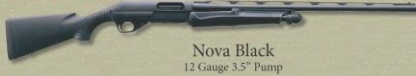

SPORTSMAN'S BANNER

Benelli

Nova Black
12 Gauge 3.5" Pump

Remington