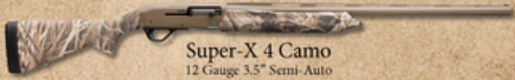

BERETTA

A300 Ultima Camo
12 Gauge

FRANCHI

Momentum w/ Vortex Scope
6.5 Creedmoor or .308 Win. - 3-9x40 Copperhead

WINCHESTER

Super-X 4 Camo
12 Gauge 3.5" Semi-Auto

Remington

700 ADL w/ Leupold Scope
6.5 Creedmoor, or .300 Win. - 3-9x40 Freedom