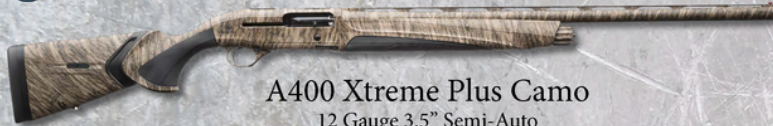

2023 DU TABLES

CANVASBACK \$5,000

RESERVED SEATING FOR 8, ONE (1) GOLD SPONSORSHIP AND CHOICE OF ONE (1) ITEM BELOW.

Benelli

Super Black Eagle 3 Camo
20 Gauge Semi-Auto

BERETTA

A400 Xtreme Plus Camo
12 Gauge 3.5" Semi-Auto