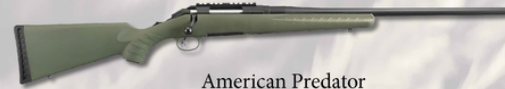

American Predator
6.5 Creedmoor

TriStar