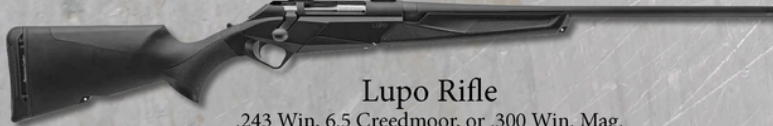

BERETTA

A400 Xplor Action
12 Gauge or 20 Gauge

FRANCHI
FEELS RIGHT

Instinct SL
12 Gauge

BROWNING

Xbolt Speed
6.5 Creedmoor or .300 Win. Mag.

Benelli

Lupo Rifle
.243 Win, 6.5 Creedmoor, or .300 Win. Mag.