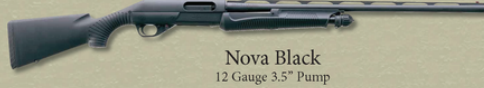

TEAL $1,250

RESERVED SEATING FOR 8, ONE (1) BRONZE SPONSORSHIP AND CHOICE OF ONE (1) ITEM BELOW.

BENELLI

Nova Black
12 Gauge 3.5" Pump

Remington