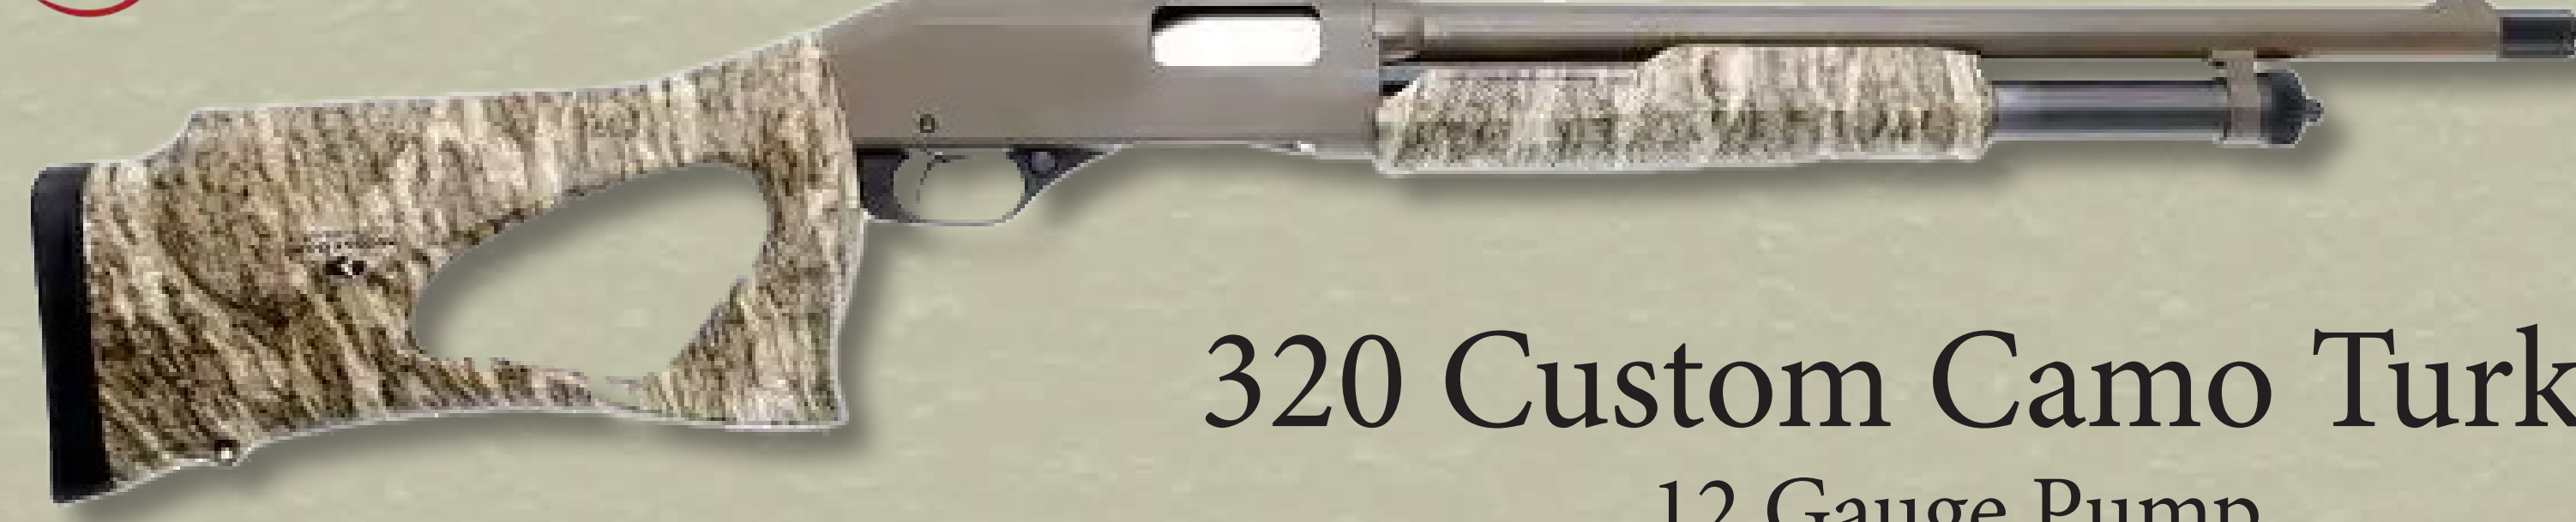

320 Custom Camo Turkey
12 Gauge Pump

SAVAGE