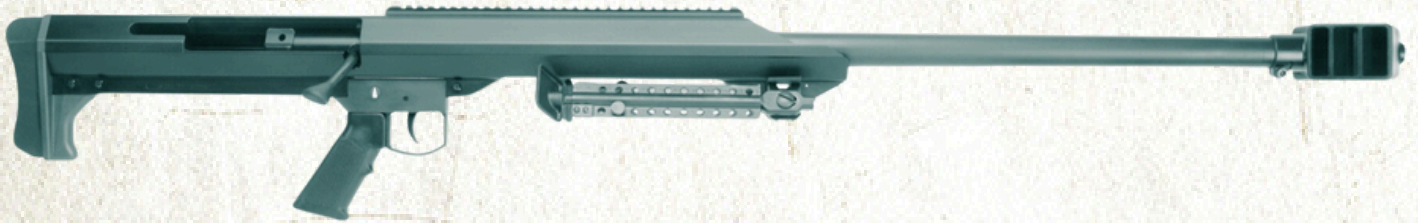

2024 DU TABLES

50 BMG \$10,000

RESERVED SEATING FOR 8, ONE (1) GOLD SPONSORSHIP
AND ONE (1) BARRETT FIREARMS MODEL 99 50 BMG
(M99 50BMG BLACK 32" BIPOD HEAVY BARREL 50 BMG)

2024 DUTABLES

ULTIMATE \$7,500

RESERVED SEATING FOR 8, ONE (1) GOLD SPONSORSHIP
AND CHOICE OF ONE (1) ITEM BELOW.

Benelli
Super Black Eagle 3 Max-7 Camo
12 Gauge 3.5 Semi-Auto (Bottomland Camo Available)

Benelli
828U Walnut
12 Gauge Over-Under

BROWNING
A5 Wicked Wing
12 Gauge 3.5" Semi Auto

Benelli
M2 Semi-Auto Shotgun Set
12 Gauge and 20 Gauge Combo Set