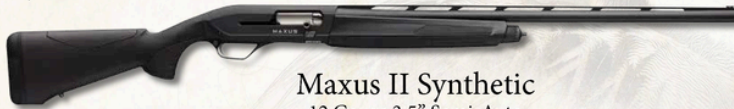

Desert Eagle
.50 Cal Semi-Auto

Benelli

M2 Camo Semi-Auto
12 Gauge or 20 Gauge

ReedsGunsAndAmmo.com
\$1500 Gift Card

CL Companion
10x30 Binoculars

BROWNING

Maxus II Synthetic
12 Gauge 3.5" Semi-Auto

Scan to check current availability of these prizes and more!

CZ-USA
PROTECT • HUNT • COMPETE

Sharp-Tail Side-by-Side Walnut
20 Gauge or 28 Gauge

Ultimate Ammo Package
1,000 Rounds of 9mm, 5,000 Rounds of .22 LR,
500 Rounds of 12 Gauge Trap, &
500 Rounds of 12 Gauge Black Cloud 3"