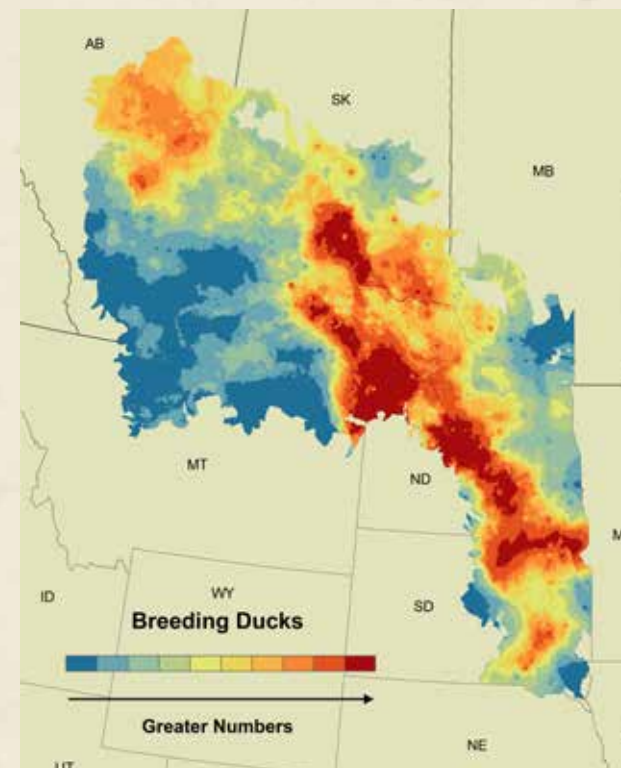

CROSS-BORDER CONSERVATION

Prairie-nesting ducks are extraordinarily adaptable. Individual birds often return to a location where they bred successfully the year before, but if that area is dry, they may travel hundreds of miles in search of favorable wetland conditions. This strategy serves ducks well, because there are almost always areas of the Prairie Pothole Region that receive ample moisture. Even though these hotspots change from year to year, ducks still find them. Hedging

our bets against localized drought to provide ducks with options is why DU must conserve breeding habitat in both the United States and Canada through the Peaks to Prairies Initiative. The map above shows the areas in the Prairie Pothole Region where the greatest number of ducks settled during 1973 – 2012 and makes clear that we must work across the region to be successful.