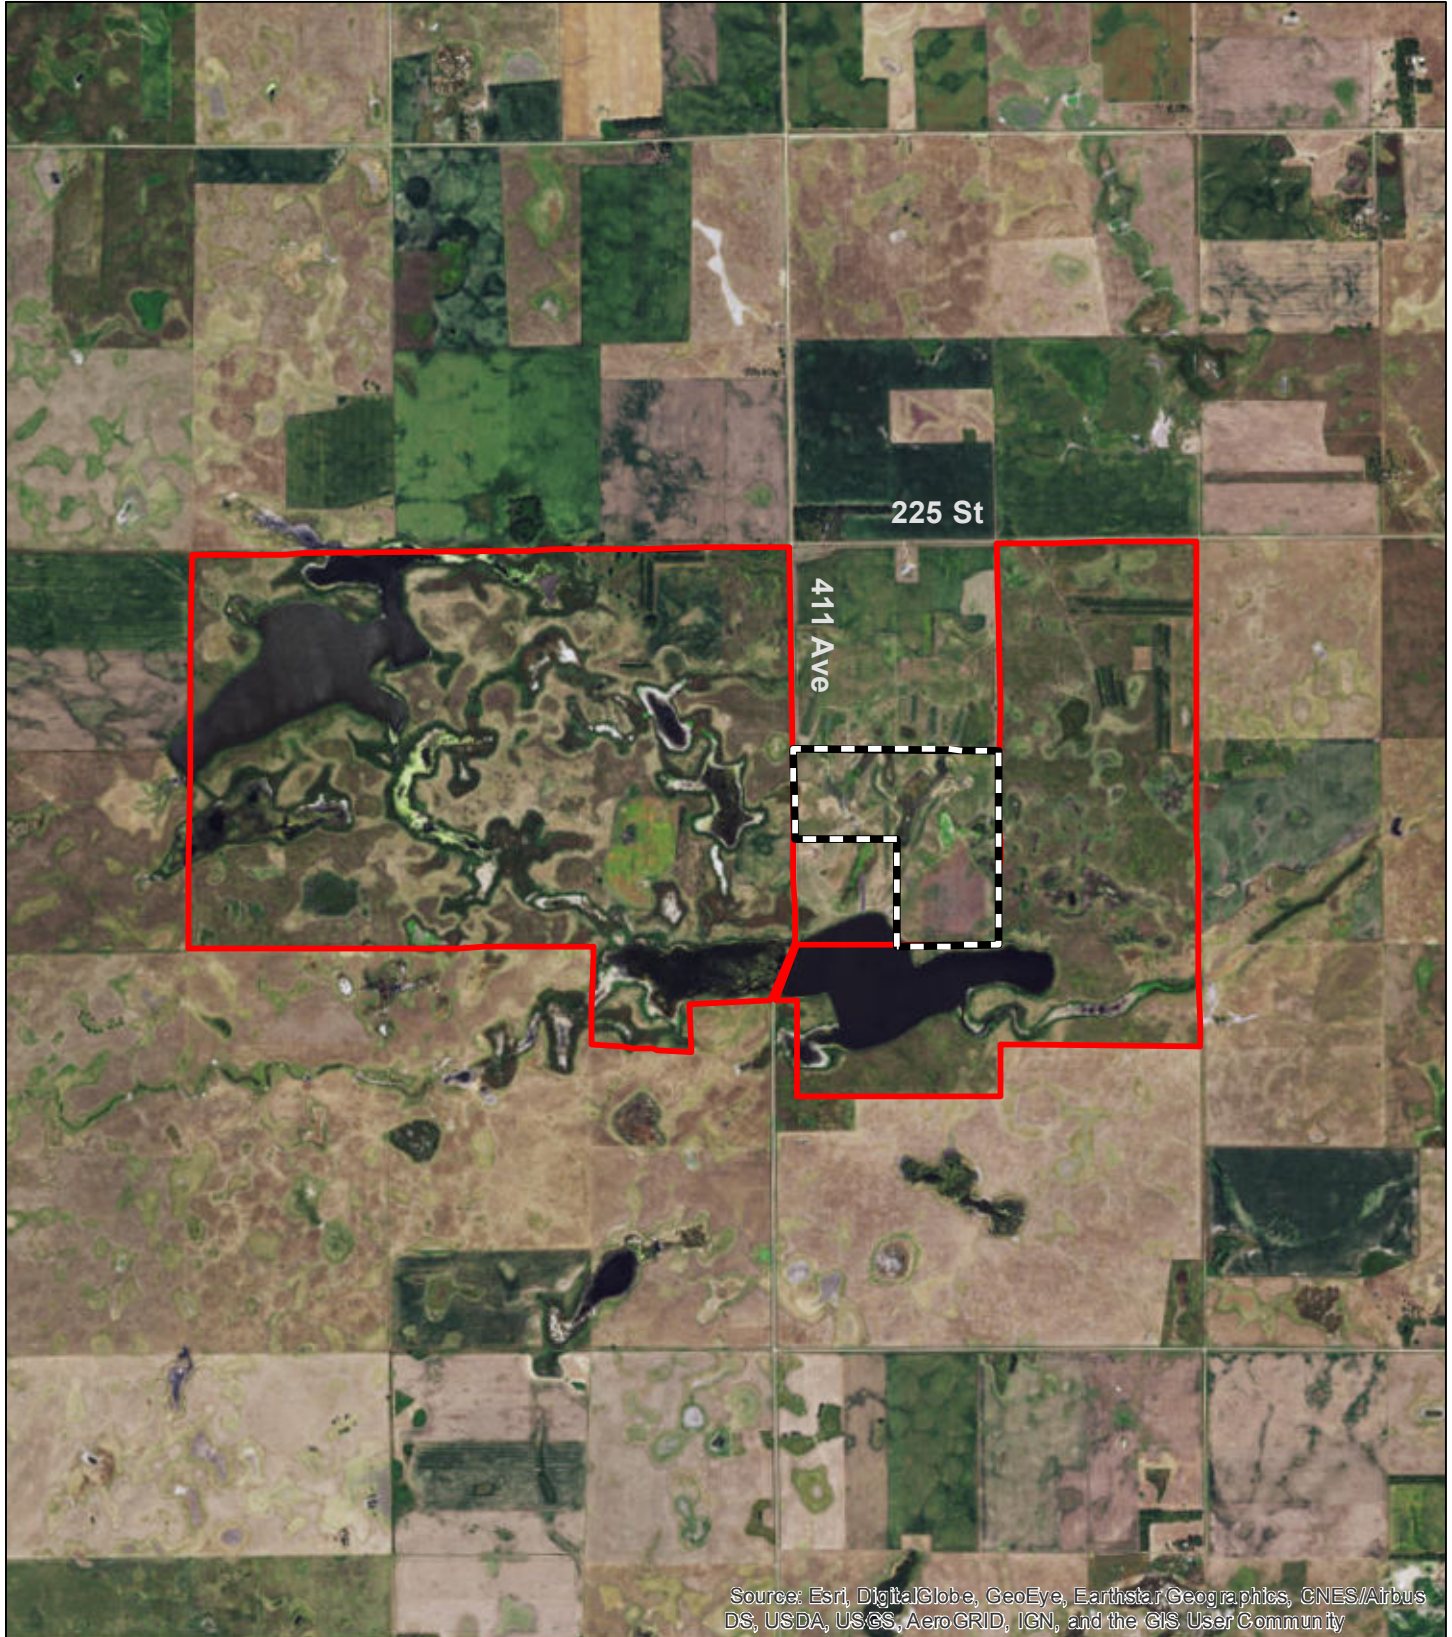

Rifle Lake Property

0 0.25 0.5 1 1.5 2 Miles

 SDGFP Game Production Area

 DU Property Boundary

Properties enrolled in SDGFP
Walk-in Area Program
*No DU Permit Required